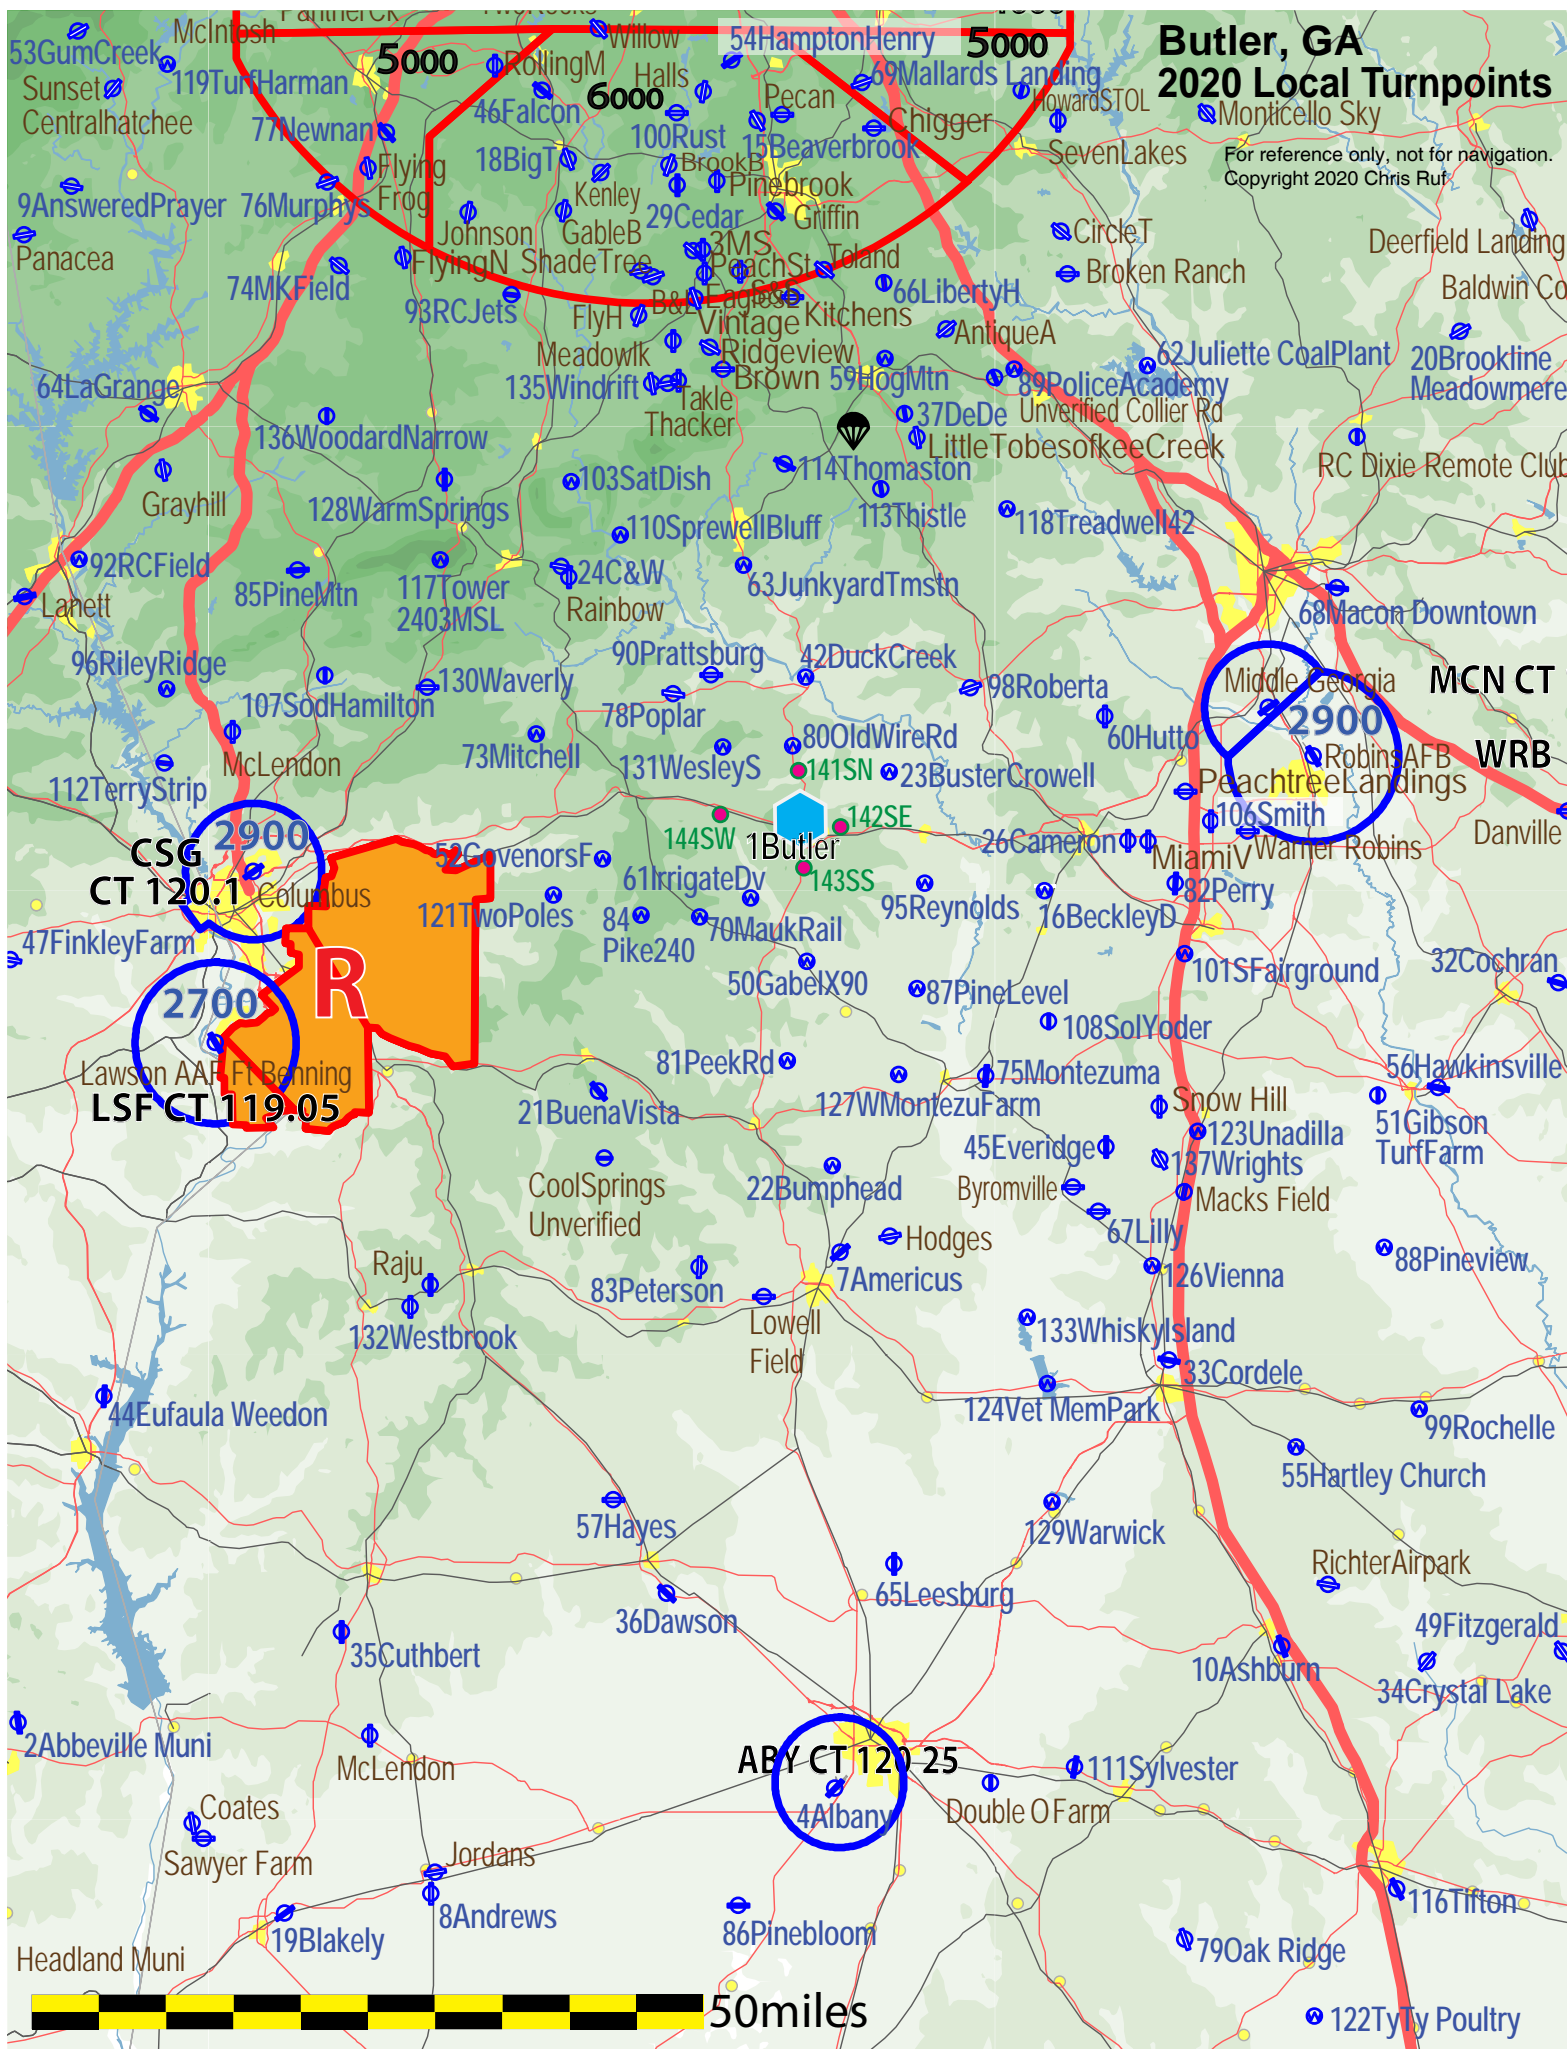

Butler, GA 2020 Local Turnpoints

For reference only, not for navigation.
Copyright 2020 Chris Ruf

50 miles